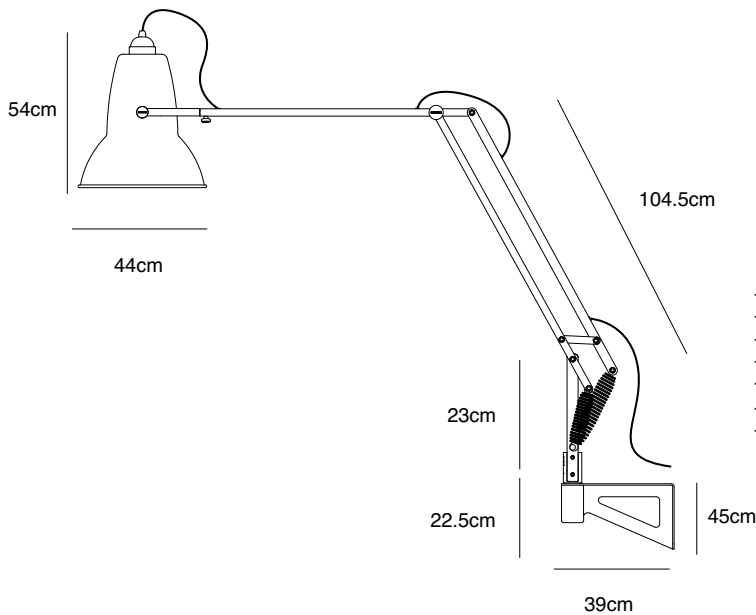

Original 1227™ Giant Wall Mounted Lamp

ANGLEPOISE®

Original 1227™ Giant Collection | Technical Sheet

Launched In 2016 | Designed by George Carwardine

95cm

Product	Closest RAL Reference
Gloss Finish	
Wall Mounted Lamp - Jet Black With Black Cable Braid	9017
Wall Mounted Lamp - Linen White With Grey Cable Braid	9010
Wall Mounted Lamp - Dove Grey With Grey Cable Braid	7040
Wall Mounted Lamp - Alpine White With Grey Cable Braid	9016
Wall Mounted Lamp - Citrus Yellow With Black Cable Braid	1018
Wall Mounted Lamp - Crimson Red With Black Cable Braid	3001
Wall Mounted Lamp - Fresh Orange With Black Cable Braid	2011
Wall Mounted Lamp - Marine Blue With Black Cable Braid	5001
Satin Finish	
Wall Mounted Lamp - Duck Egg Blue With Grey Cable Braid	BS16C33*
Wall Mounted Lamp - Blossom Pink With Grey Cable Braid	BS453*
Wall Mounted Lamp - Slate Grey With Black Cable Braid	7012
Wall Mounted Lamp - Jet Black With Black Cable Braid	9017

Wall Mounted Lamp - Custom Colour or Finish

*British Standards colour reference.

Description

Anglepoise® wall lights are renowned for being functional, stylish and space saving and our stunning new Original 1227™ Giant wall mounted lamp is no exception. It may be three times the size of the Original 1227™ wall mounted lamp, but the articulated arm ensures total flexibility so you don't need a super-sized room to house it

Dimensions

- Shade diameter: 44cm
- Shade height: 47cm
- Max reach: 230cm (from wall to shade)
- Cable length: 450cm
- Lamp Packaging (L x W x H): 98cm x 64.5cm x 184cm
- Lamp Packaged Weight: 42.4kg

Electrical