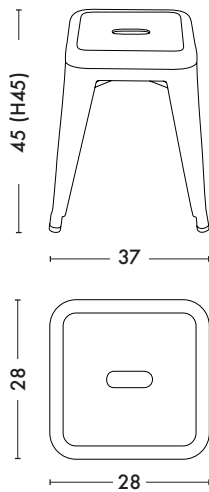

Tabourets H

Designed by Xavier Pauchard

Product specifications

Designer	Xavier Pauchard	Xavier Pauchard
Utilisations	TOLIX® maison	TOLIX® outdoor
Matériaux	Steel	Steel with cataphoresis treatment
Finishes / Colors	Available in the colors and finishes of the color charts ESSENTIELS, TENDANCES and BRUT VERNIS	Available in some of the the colors of the color charts ESSENTIELS and TENDANCES.